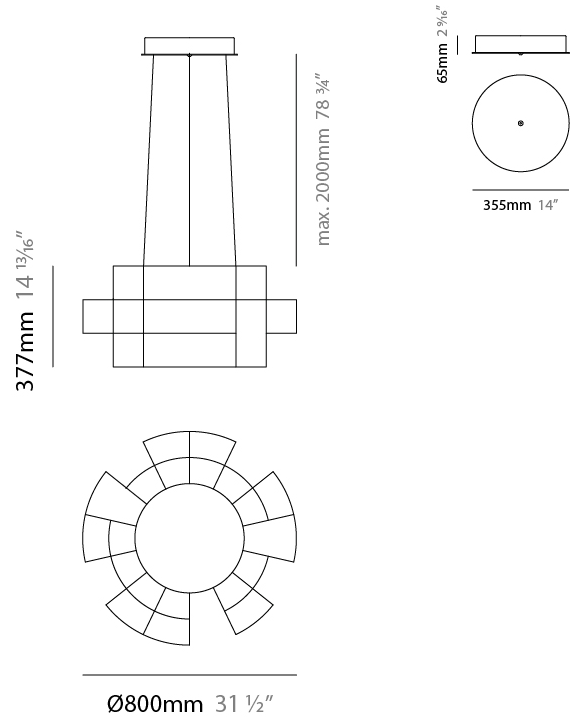

SPECTRE SUSPENSION

D101948-

base number   LED Dimming   Color Temperature   Finish Options

1. To build a product code in our configurator select the specify button on the base model # product page
2. To build a manual product code on this datasheet choose from the options listed below in blue font and add the suffix to the base model #

GENERAL

Series: Spectre
Brand: Quasar
Division: Design
Mounting Type: Suspension
Mounting Location: Ceiling
Subcategory: Ambient

PHYSICAL

Shape: Abstract
Diameter (mm): 800
Diameter (in): 31 1/2"
Height (mm): 377
Height (in): 14 13/16"
Max. Overall Height (mm): 2375
Max. Overall Height (in): 93 1/2"
Light Distribution: Omnidirectional
Weight (kg): 3.5
Weight (lbs): 7.72
Fixture Finish: [NIC / BRA / BBR](#)
Fixture Material: Metal
Cable Details: 2000mm Cable
Upon Request: Custom Sizes

ELECTRICAL

Lamp Type: LED
Input Wattage (W): 53.4
Dimming: [0-10V Dimming / Phase Dimming (120Vac Only)](#)
Driver Included: Yes
Driver Location: Integrated
Driver Type: Constant Voltage - Universal
Driver Class: Class 2
Input Voltage (V): 120 - 277
Output Voltage (V): 12

LED

Number of LEDs: 89
Color Temperature (°K): [2400 / 2800](#)
Max. Delivered Lumen (lm): 2670 (2800K)
CRI: >90 CRI
Lamp Life (hrs): 50000

OPTICAL

RATINGS AND CERTIFICATIONS

Certified By: Certified for North American Standards
IP rating: IP20

PROJECT
TYPE
SPECIFIER
QUANTITY
DATE